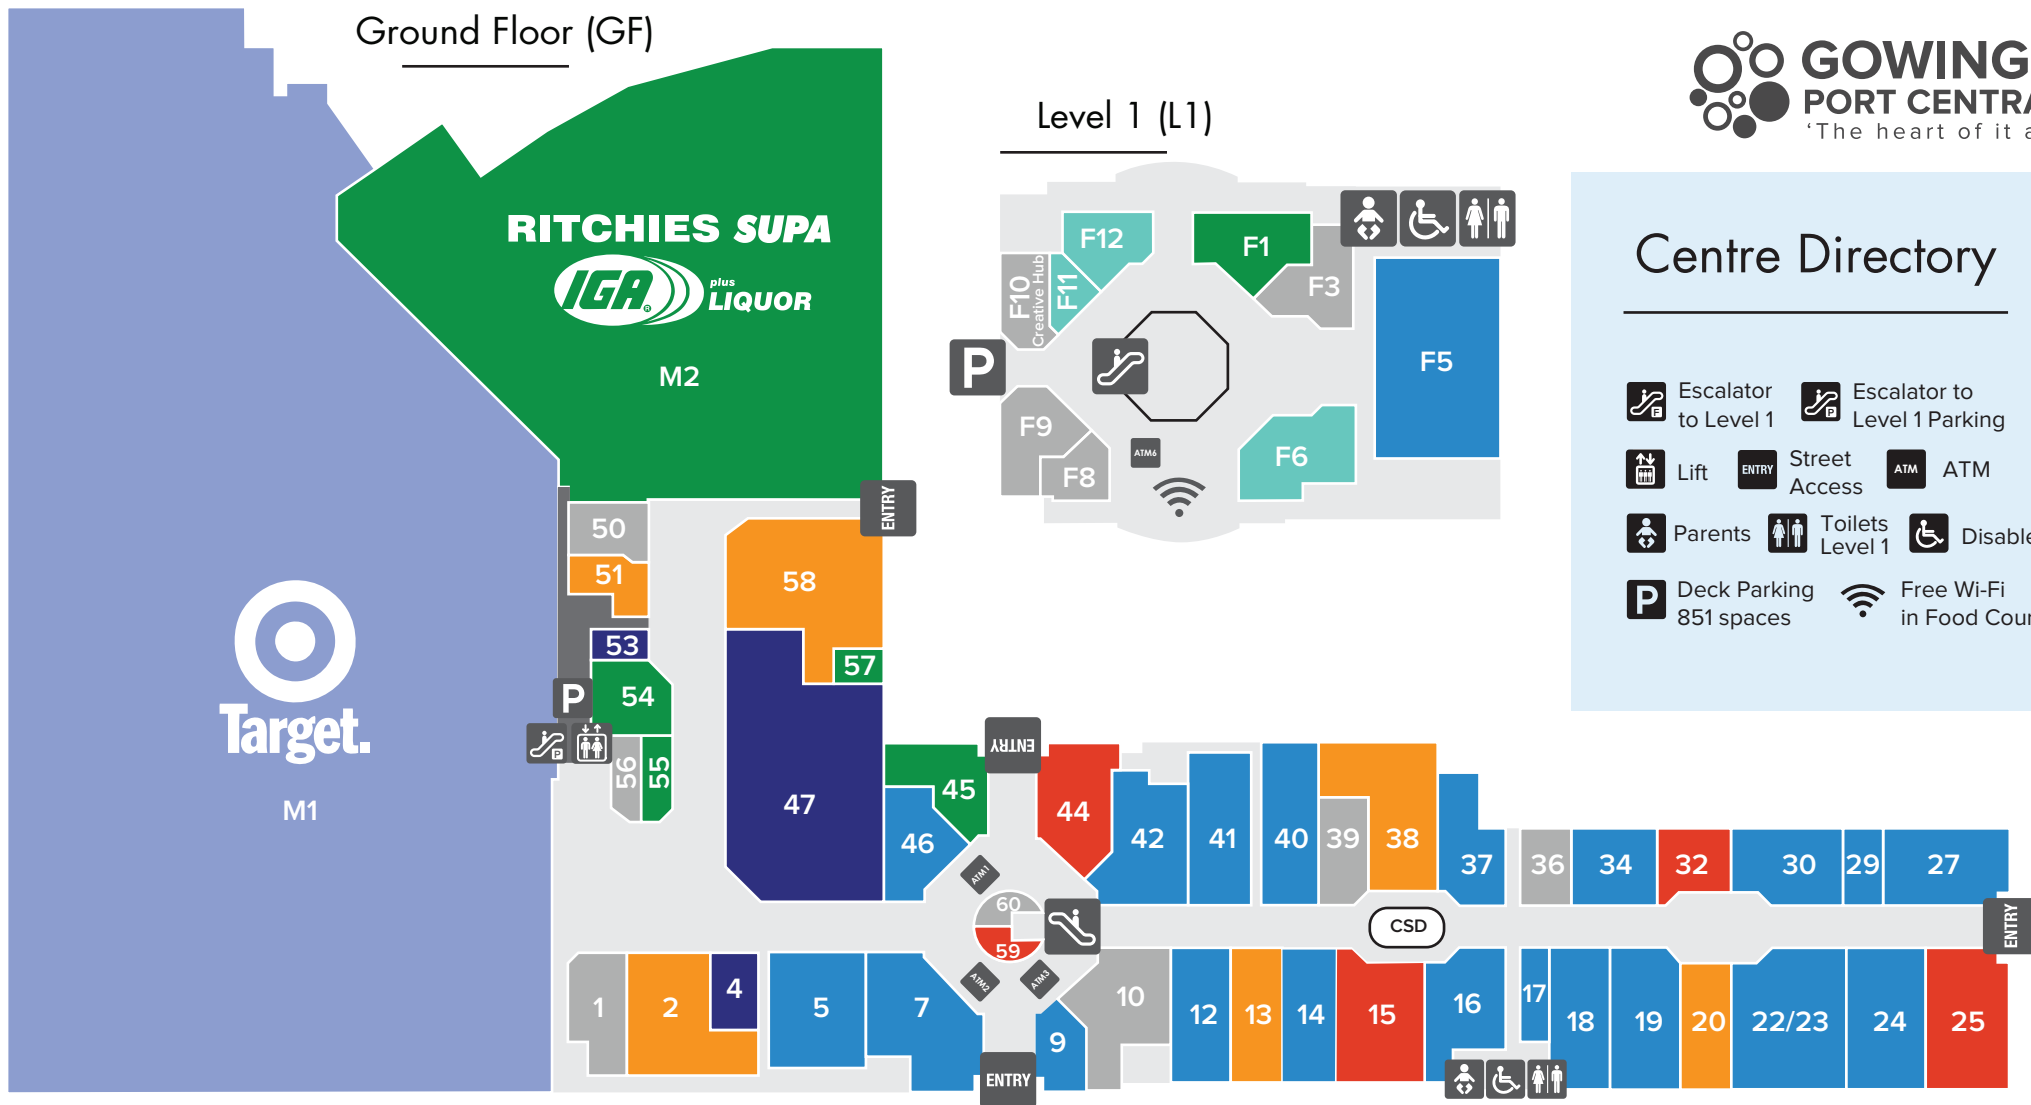

Ground Floor (GF)

Centre Directory

- Escalator to Level 1
- Escalator to Level 1 Parking
- Lift
- Street Access
- ATM
- ATM
- Parents
- Toilets Level 1
- Disabled
- Deck Parking 851 spaces
- Free Wi-Fi in Food Court

Department Store

- M1** Target
- Fresh Food**
- M2** Ritichies Supa IGA
- 54** Bakers Delight
- 57** Book Face Cafe
- 55** Boost Juice
- F1** Organic MattR

Lifestyle

- 58** Book Face
- 13** Dusk
- 51** Free Choice
- 38** House
- 2** MyHouse
- 20** Smiggle

Services

- 25** BCU
- 32** Flight Centre
- 44** Telstra
- 15** OPSM
- 59** Mister Minit
- CSD** Customer Service Desk
- ATM1** RediATM
- ATM2** RediATM
- ATM3** Banana Coast Credit Union
- ATM6** ANZ

Food at the Terrace

- F12** Baby Chopsticks
- F11** Ispa Kebabs
- F6** Port Central Pantry
- Health & Beauty**
- 47** Chemist Warehouse
- 4** Country Nails
- 53** Lemon Tree Massage

Fashion

- 22/23** Connor
- 12** Dotti
- 29** Goldmark
- 40** JayJays
- 41** Just Jeans
- 42** Lorna Jane
- 17** Lovisa
- 24** Manning Shoes
- 16** Portmans
- 46** Prouds
- 30** Rockwear
- 37** Spendless Shoes
- 27** Sportsgirl
- 34** Strandbags
- 9** Sunglass Hut
- 7** Sussans
- 19** Tarocash
- 18** Tree of Life
- 5** Williams The Shoemen
- F5** Heidi Beau
- 14** Donna Donna