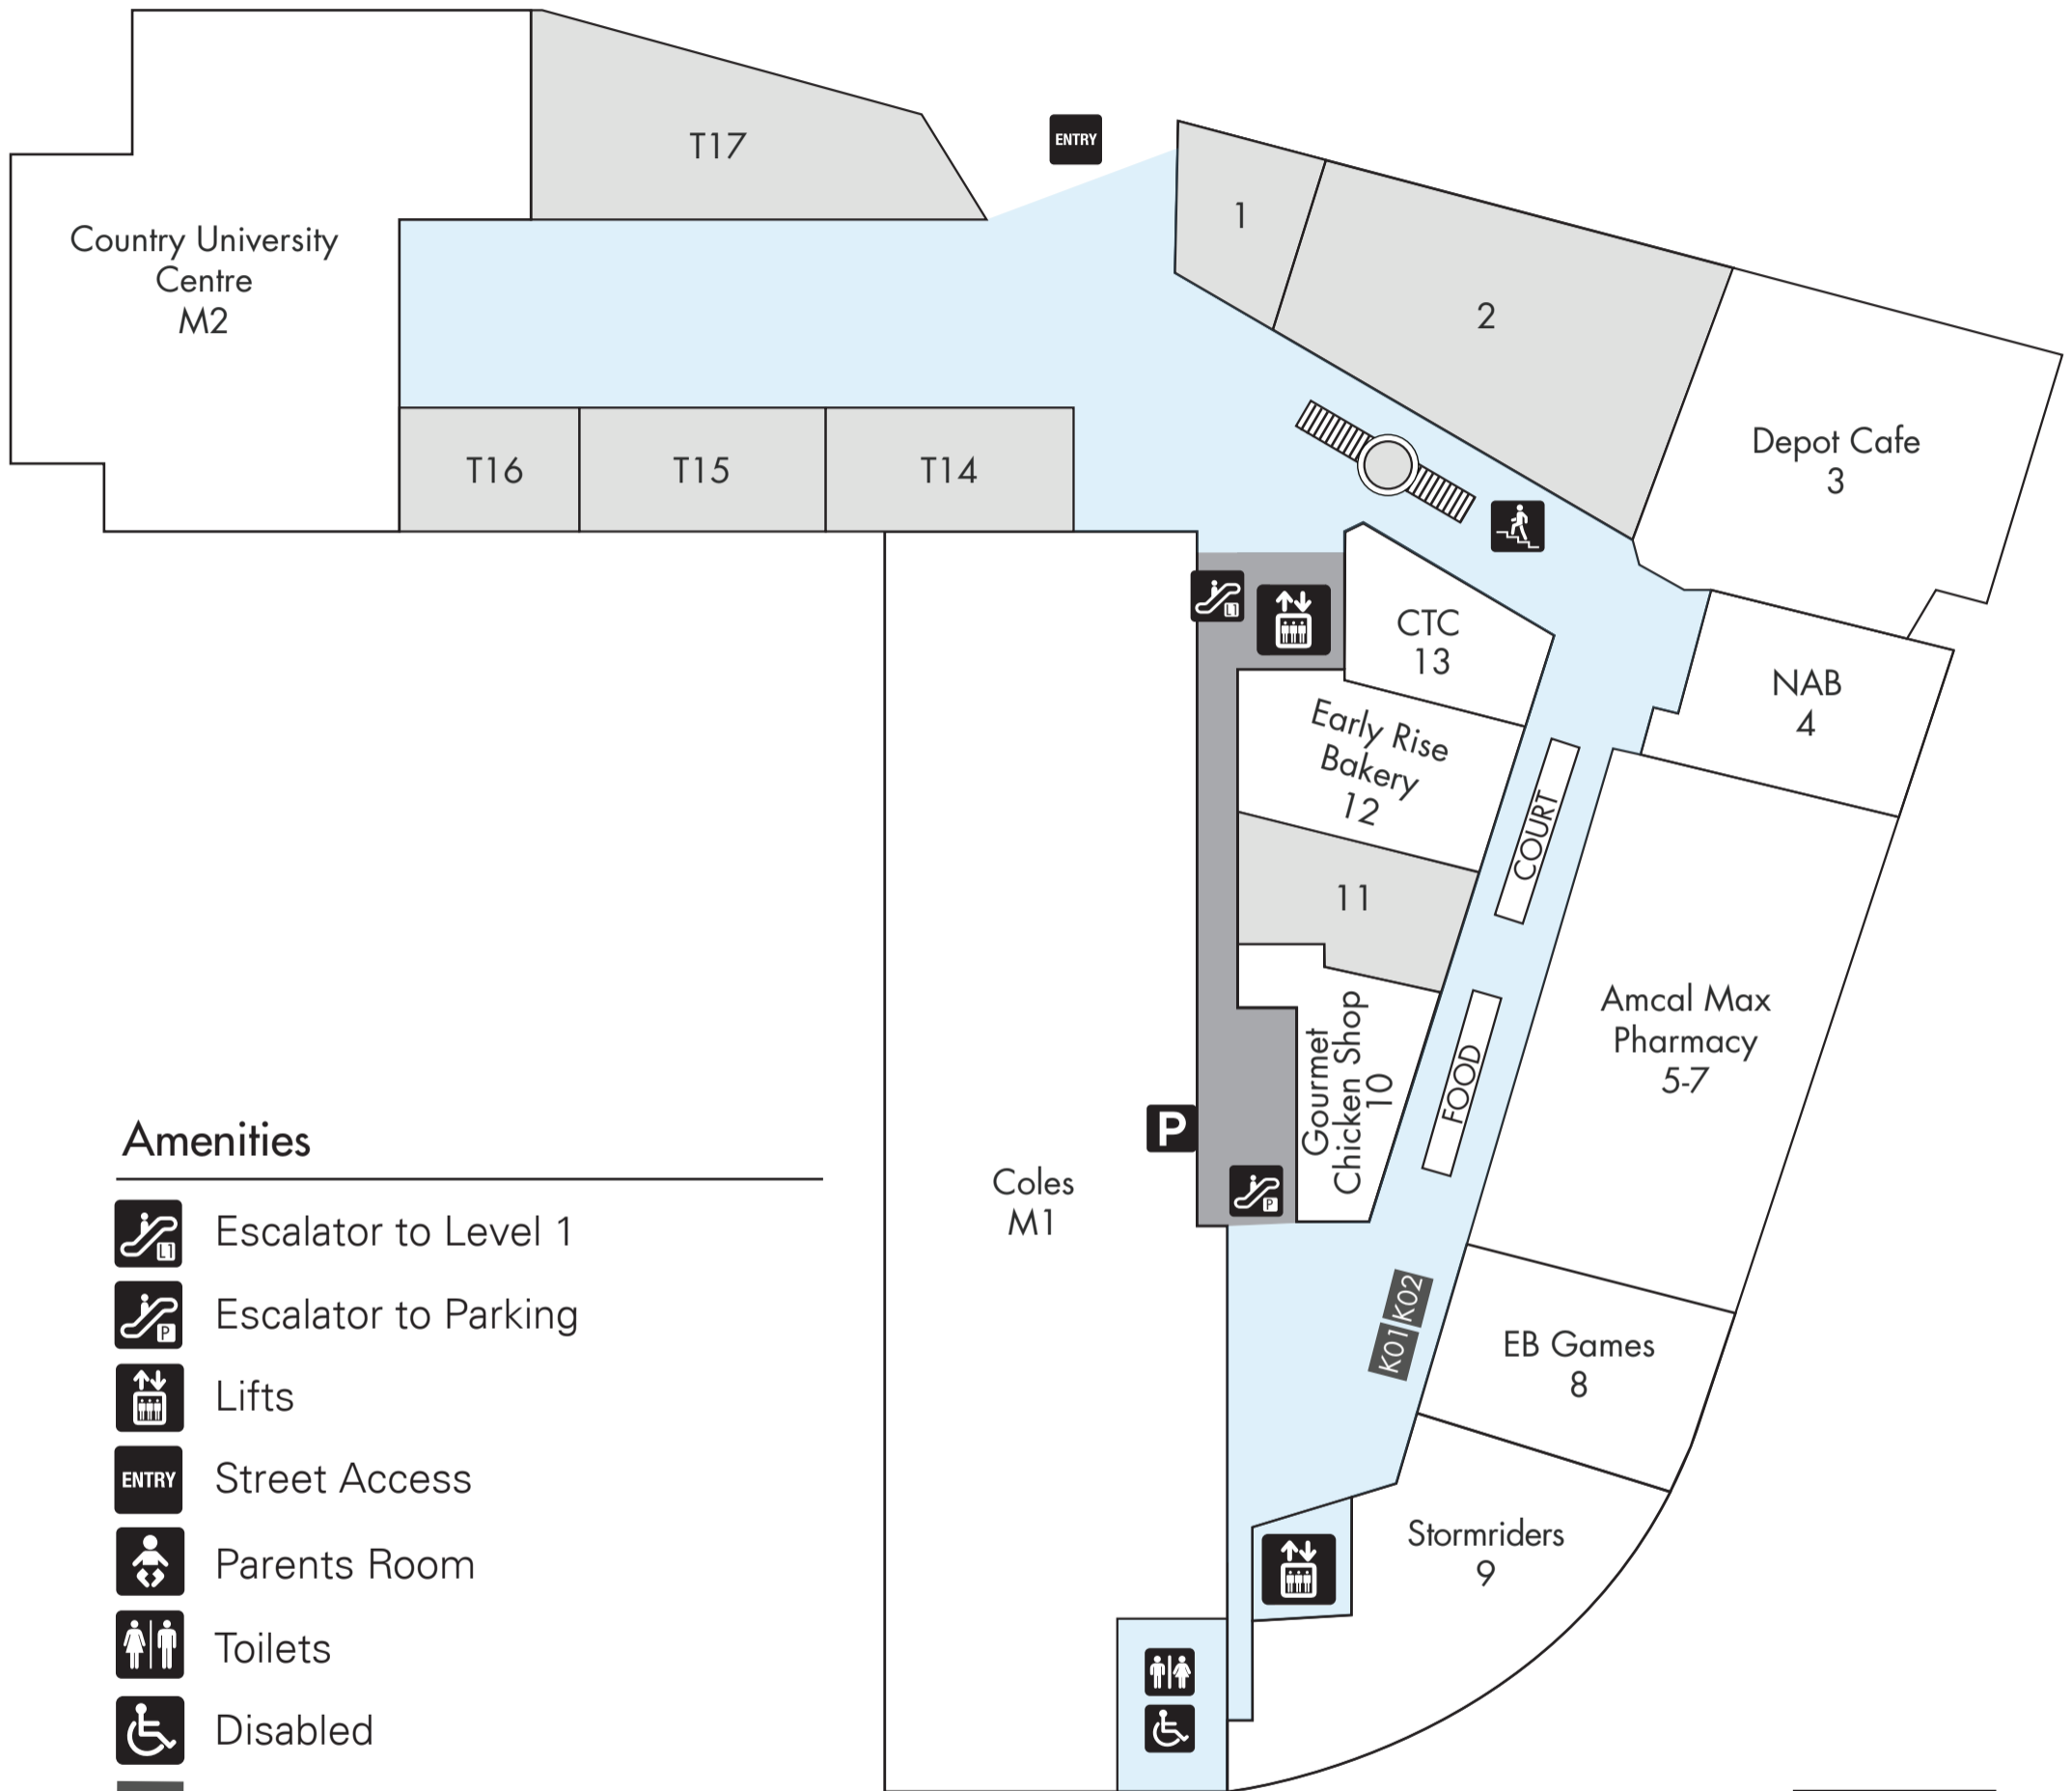

## Level 1 - Retail

### Amenities

-  Escalator to Level 1
-  Escalator to Parking
-  Lifts
-  Street Access
-  Parents Room
-  Toilets
-  Disabled
-  K01 Coin Op Toys
-  K02 Coin Op Footballs

### Parking

-  Undercover Parking - 156 spaces

### Free Wi-Fi

-  Throughout the centre