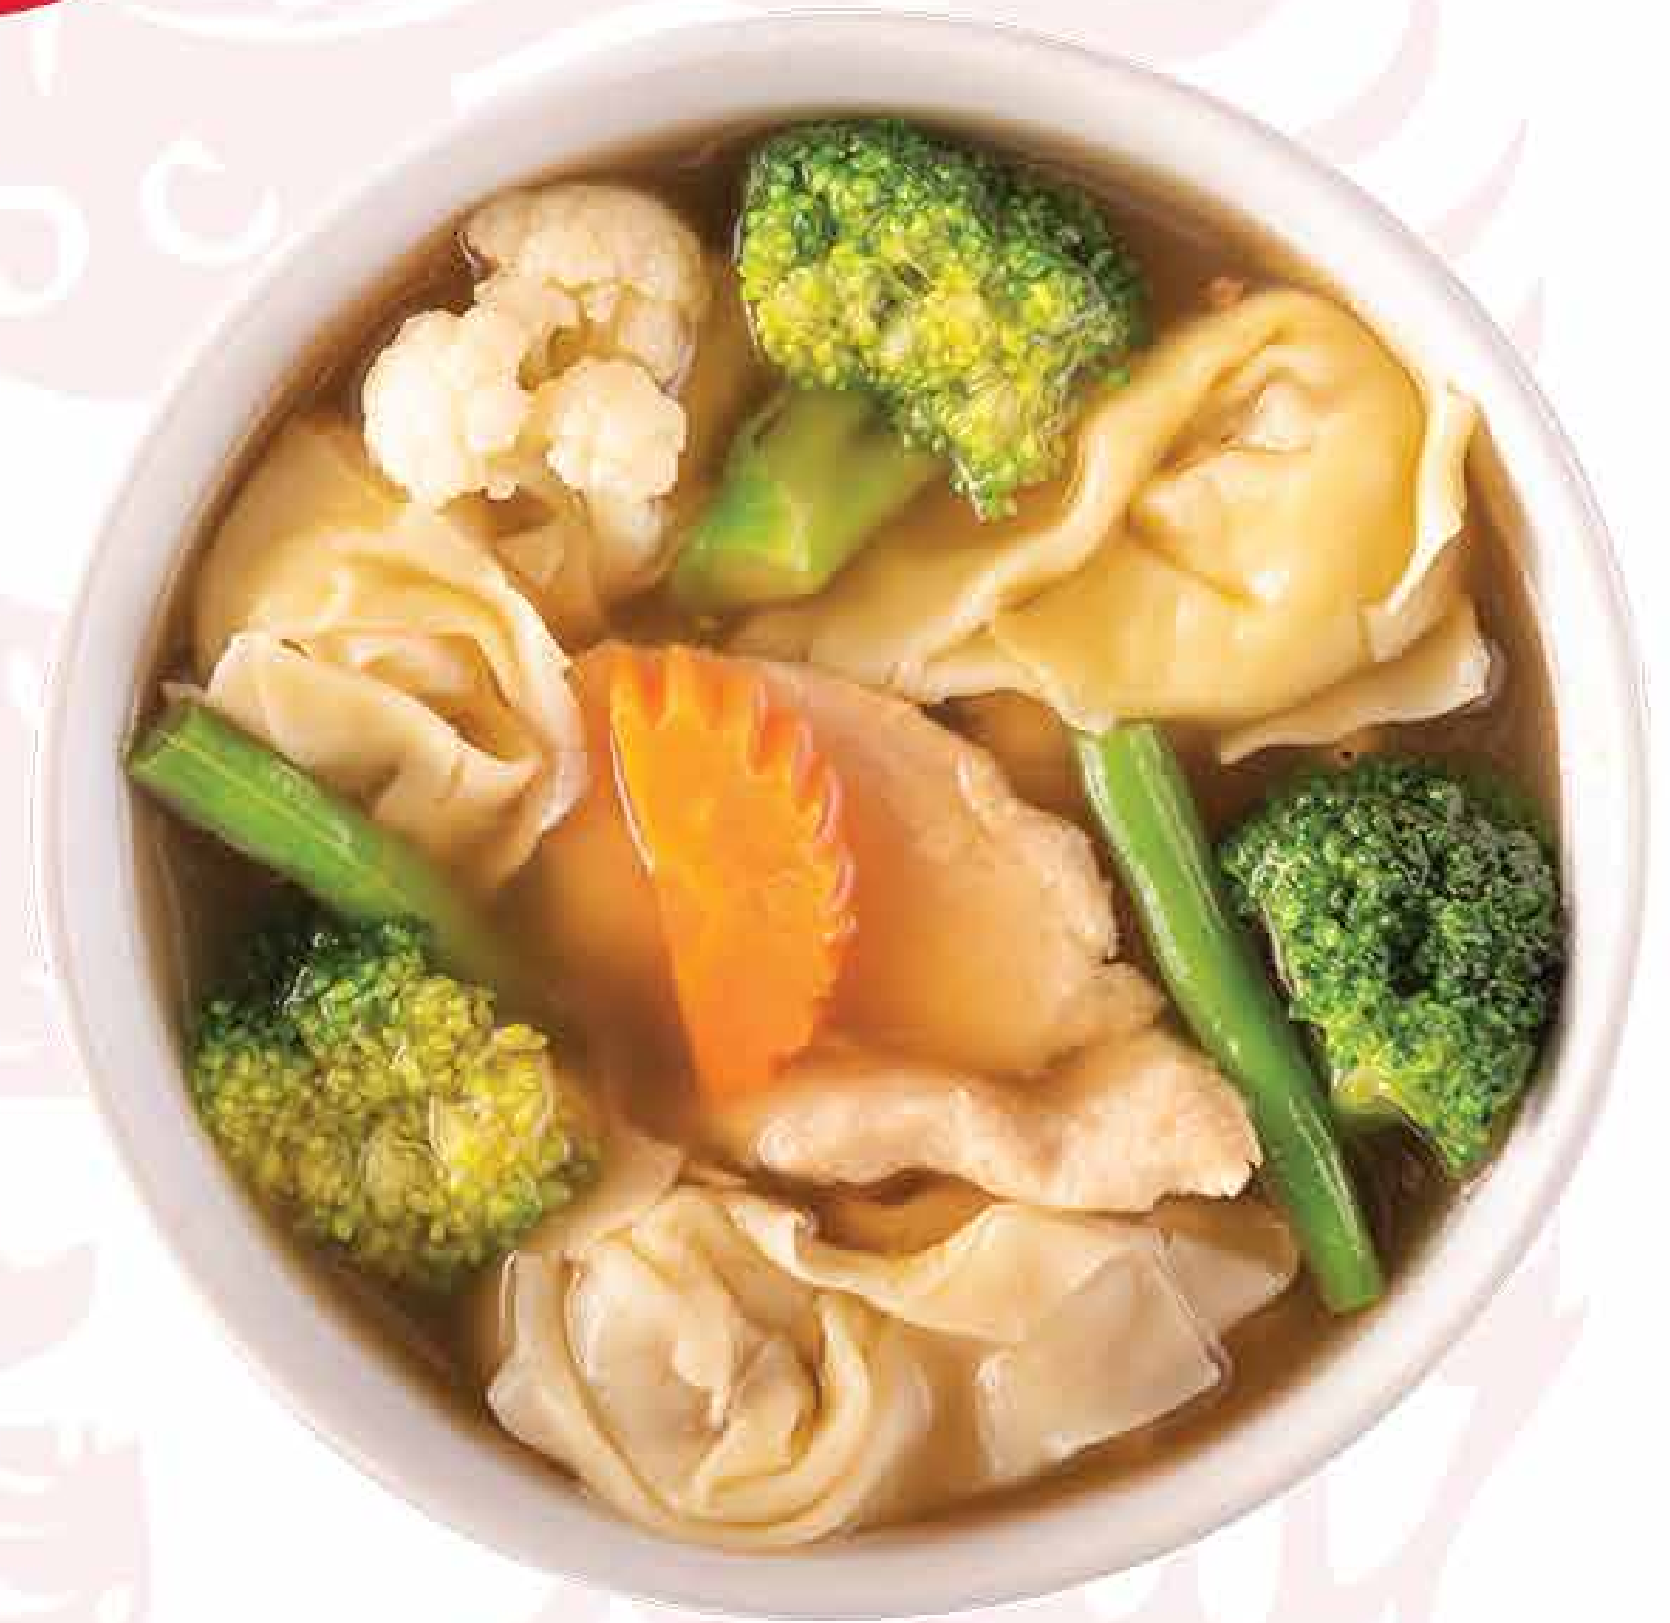

SOUP

Combination
Short Soup

OR

Combination

Long Noodle Soup

$12.90